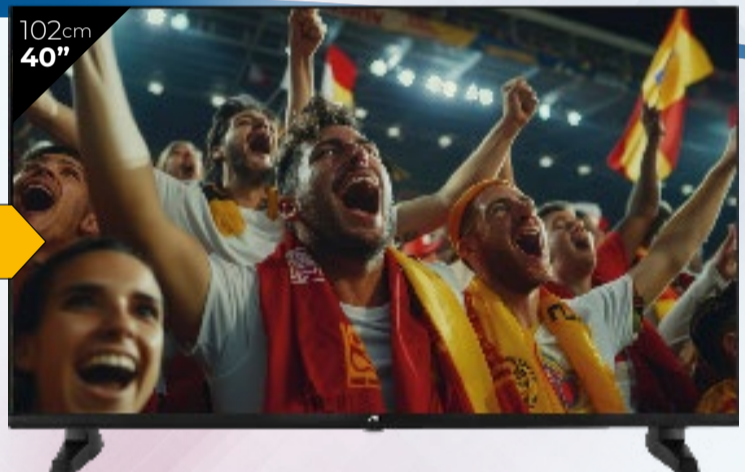

A ↑
G E

TV LED 40" FHD
JVC LT40VF3600
TIVO, Dolby Audio USB Clonning, modo hotel

199€