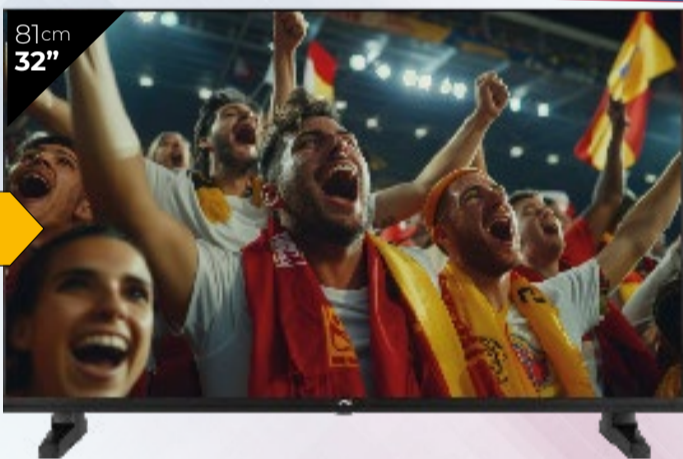

A ↑
G E

TV LED 32" HD Ready
JVC LT32VH3600
TIVO, Dolby Audio USB Clonning, modo hotel

159€